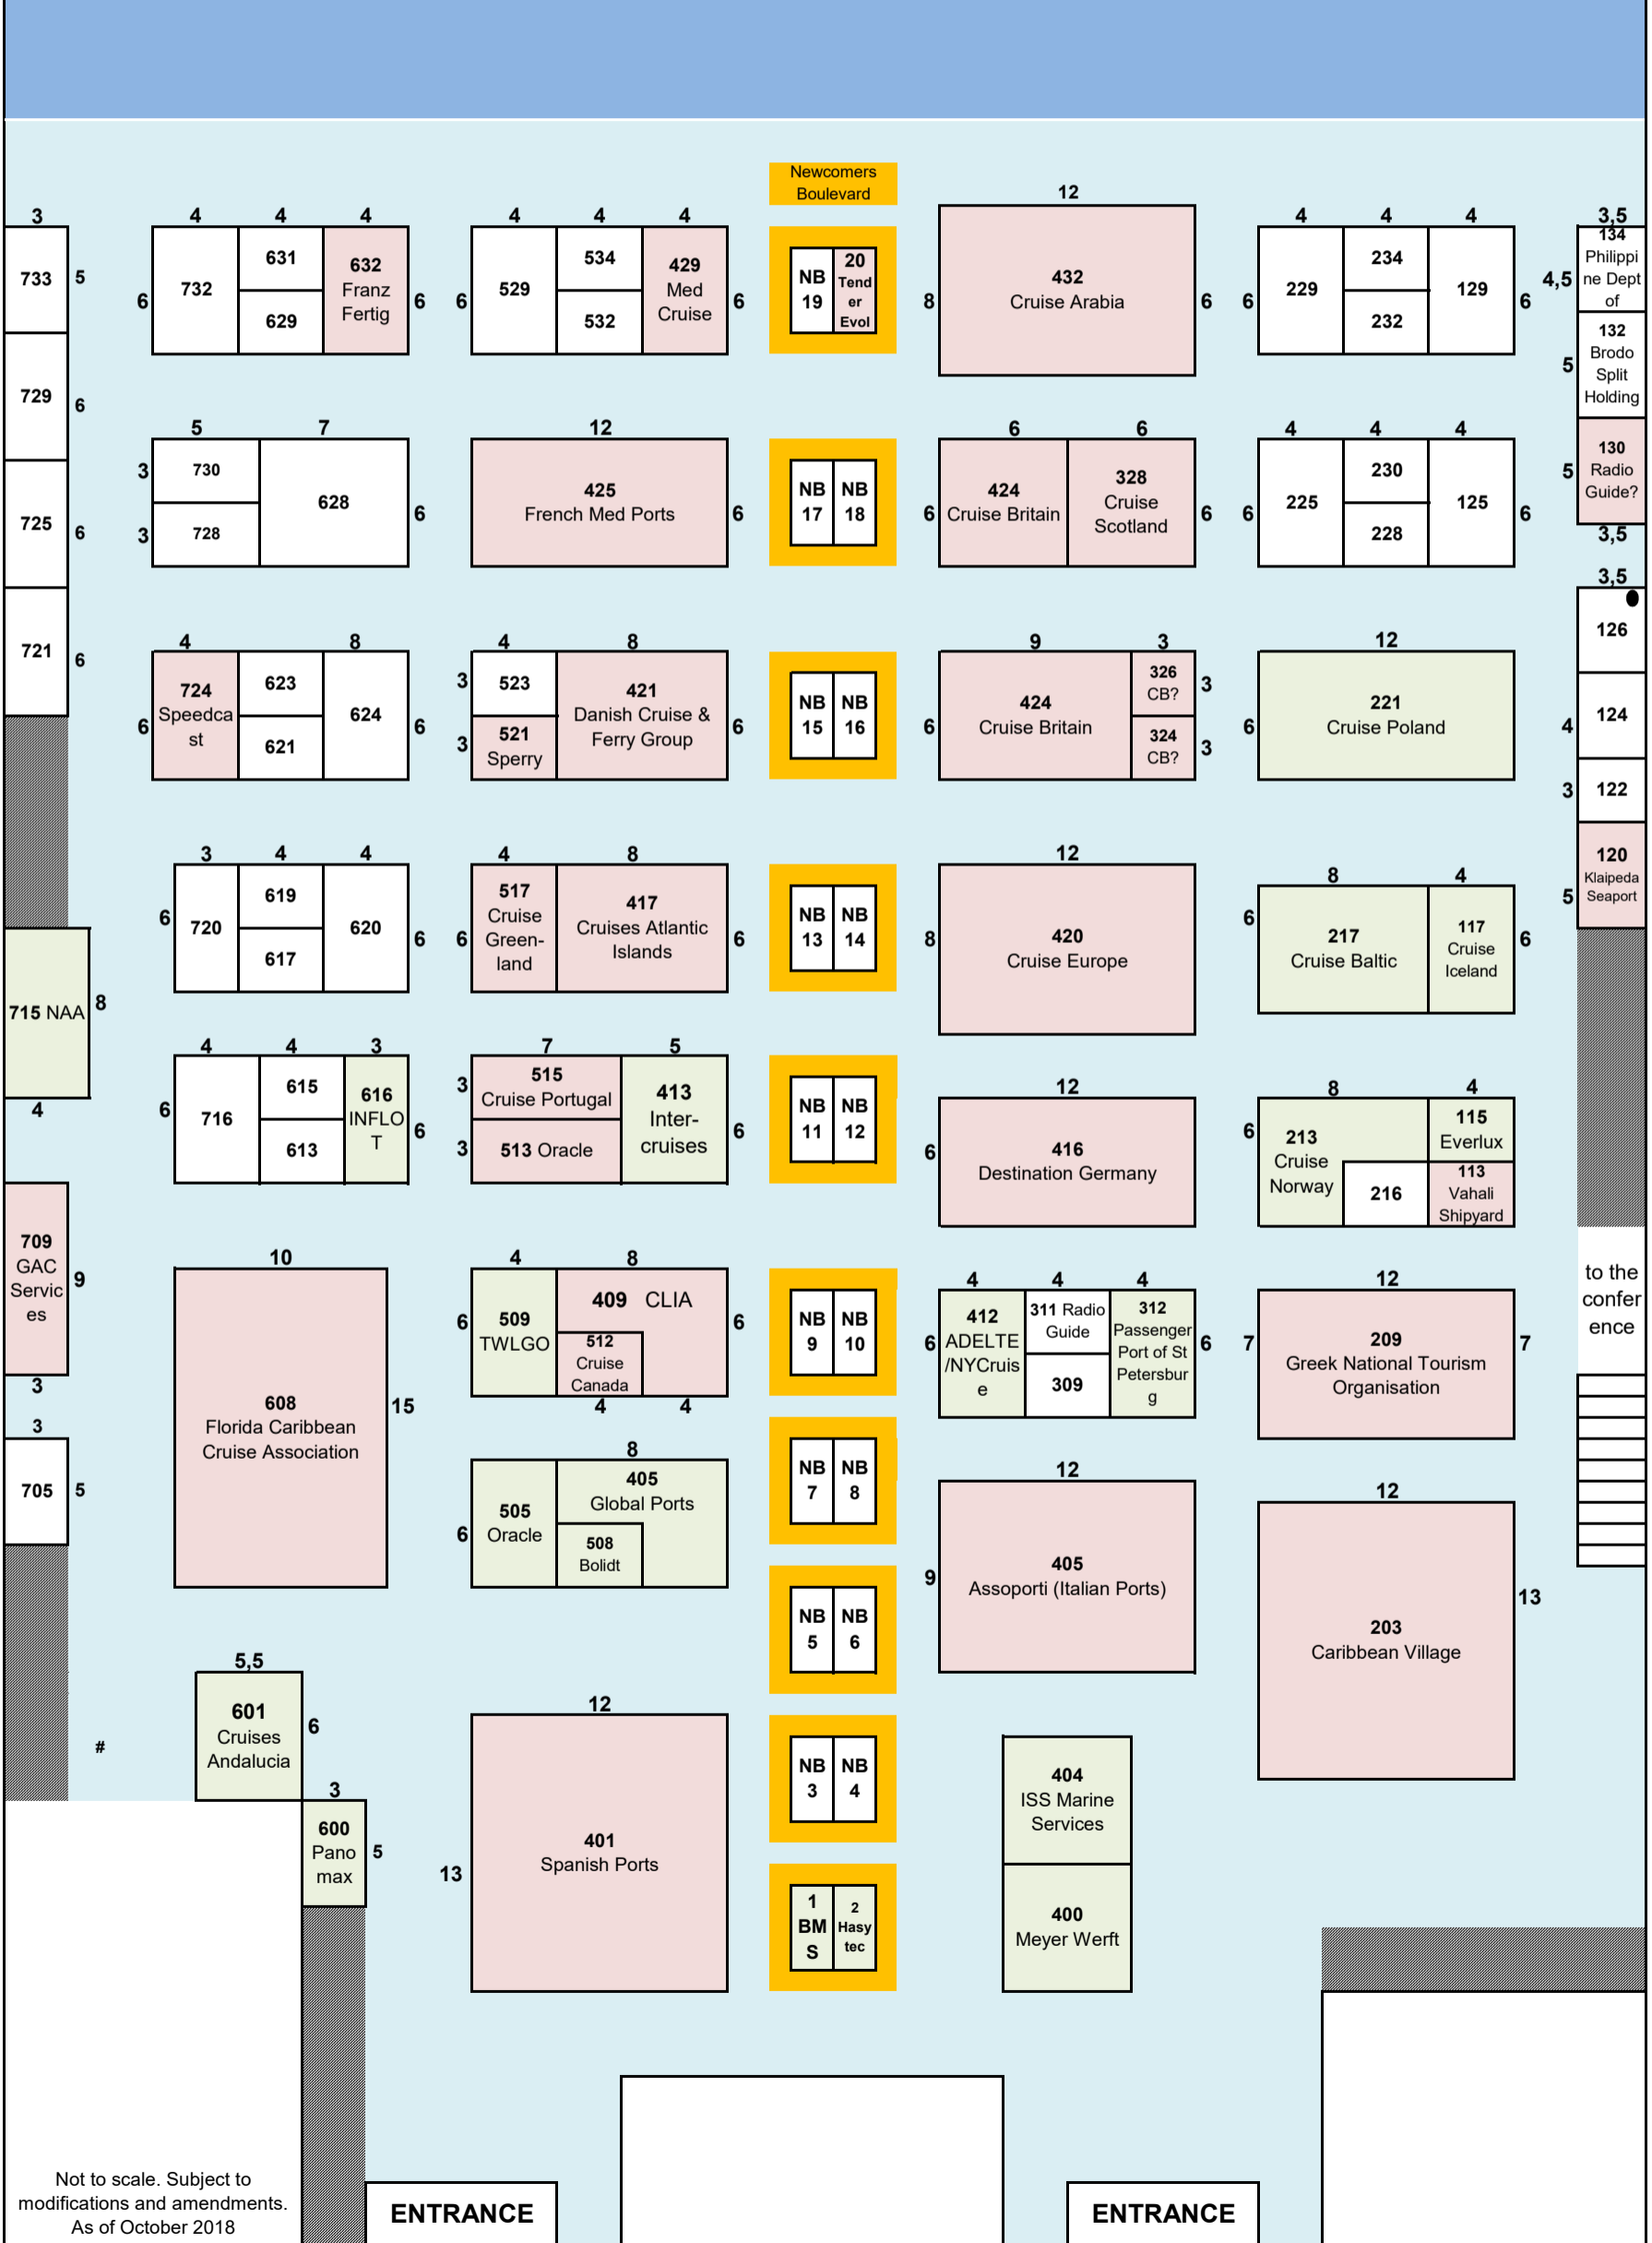

PLAZA & Delegate Lunch Area

Not to scale. Subject to modifications and amendments. As of October 2018

ENTRANCE

ENTRANCE